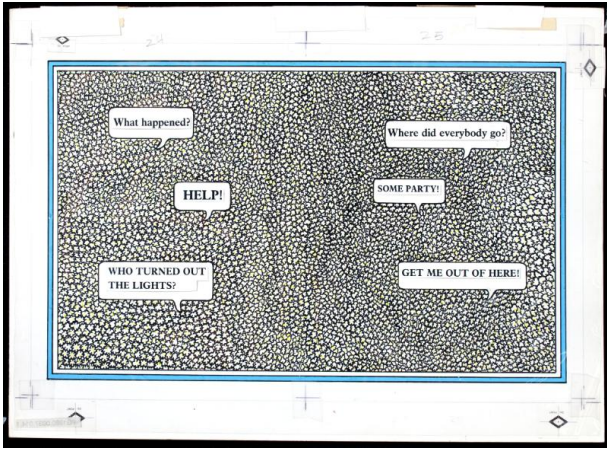

## "What happened? HELP!" from Popcorn

### Medium

Gouache and black ink on Bainbridge illustration board with acetate overlay

### Dimensions

Image: 20.7 × 33.5 cm (8 1/8 × 13 3/16 in.) Panel: 28 × 38 cm (11 × 14 15/16 in.)