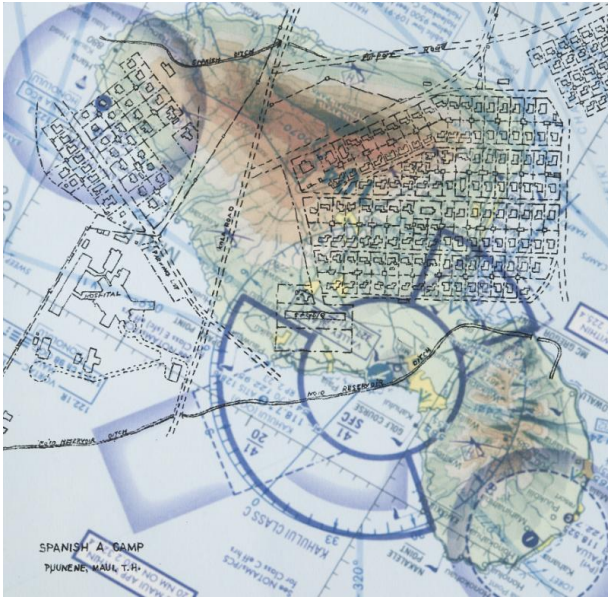

Basic Detail Report

Maui: Sugar Plantations from the portfolio Femfolio

Primary Maker

Joyce Kozloff

Date

2006

Medium

Color digital print with hand lithography on Hahnemühle digital German etching paper

Dimensions

Image: 30.3 × 30.5 cm (11 15/16 × 12 in.) Sheet: 30.3 ×

30.5 cm (11 15/16 × 12 in.)

Credit Line

Gift of the Brodsky Center (formerly Gift of the Brodsky Center for Innovative Editions)