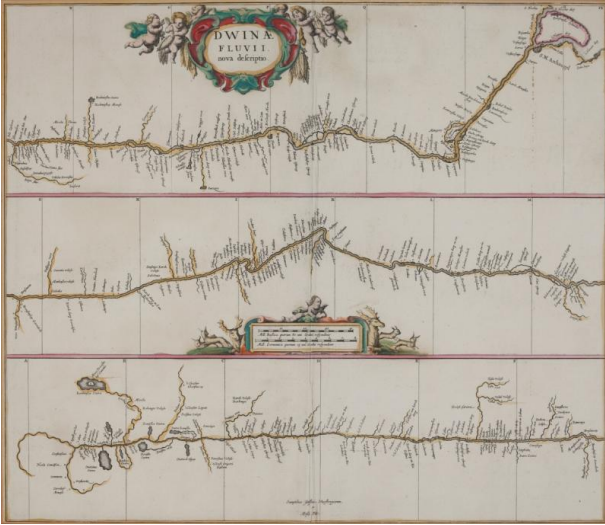

Basic Detail Report

Dwinae Fluvii nova descriptio

Primary Maker

Johannes Janssonius

Date

1680

Medium

Handcolored engraving on paper

Dimensions

Image: 46.5 × 54.8 cm (18 5/16 × 21 9/16 in.) Mat: 55 × 61 cm (21 5/8 × 24 in.)

Credit Line

Gift of George Blagowidow