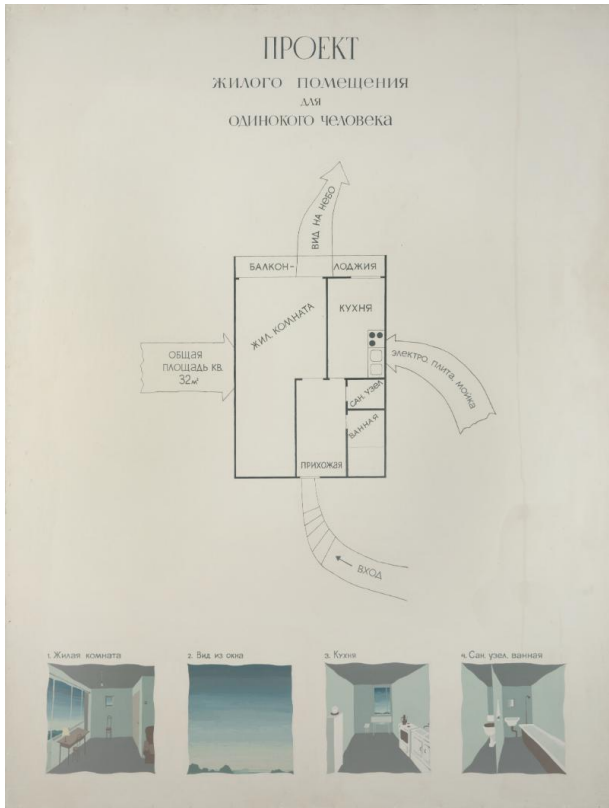

Basic Detail Report

Project for the Living Space of a Lonely Man

Primary Maker

Viktor Pivovarov

Date

1975

Medium

Enamel on fiberboard

Dimensions

Panel: 171 × 130 × 3.4 cm (67 5/16 × 51 3/16 × 1 5/16 in.)

Credit Line

Norton and Nancy Dodge Collection of Nonconformist Art from the Soviet Union