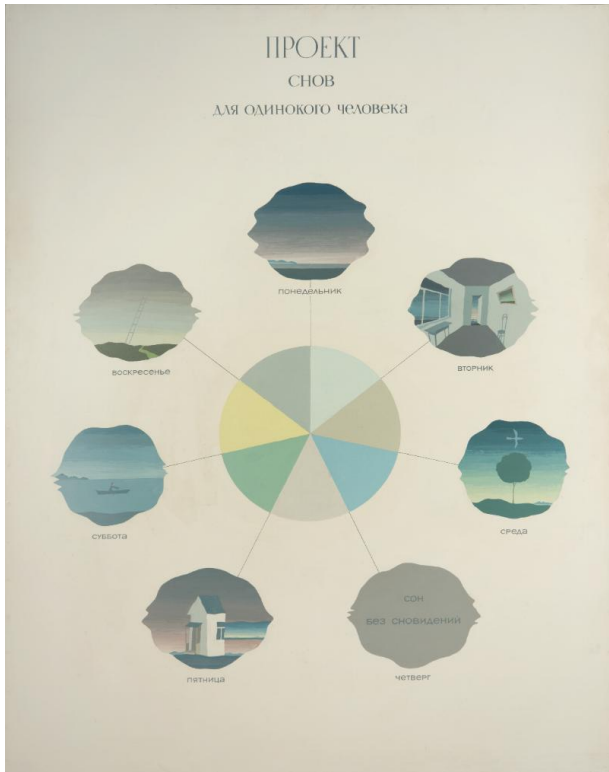

Basic Detail Report

Plan for the Dream of a Lonely Man

Primary Maker

Viktor Pivovarov

Date

1975

Medium

Enamel on fiberboard

Dimensions

Panel: 171 × 130 × 4 cm (67 5/16 × 51 3/16 × 1 9/16 in.)

Credit Line

Norton and Nancy Dodge Collection of Nonconformist Art from the Soviet Union