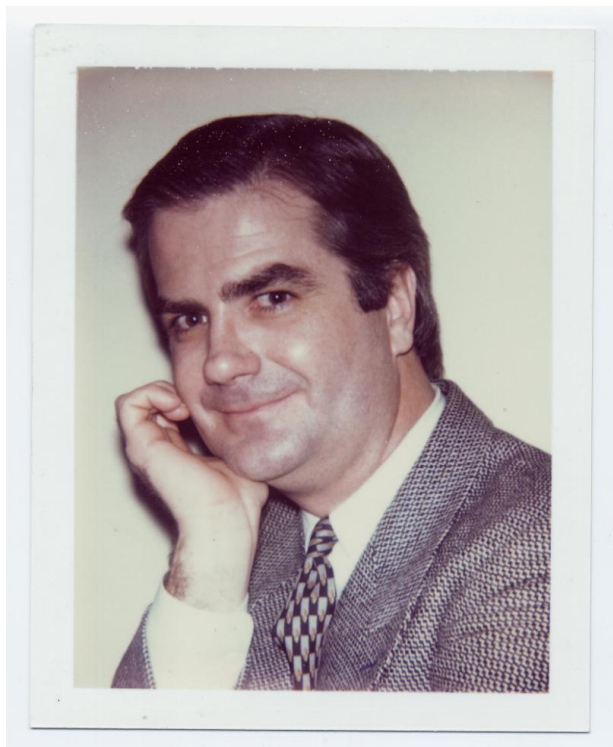

Basic Detail Report

Bill Freston

Primary Maker

Andy Warhol

Date

1986

Medium

Polacolor ER on paper

Dimensions

Image: 9.5 x 7.3 cm (3 3/4 x 2 7/8 in.) Sheet: 10.8 x 8.6 cm (4 1/4 x 3 3/8 in.)

Credit Line

Gift of The Andy Warhol Foundation for the Visual Arts