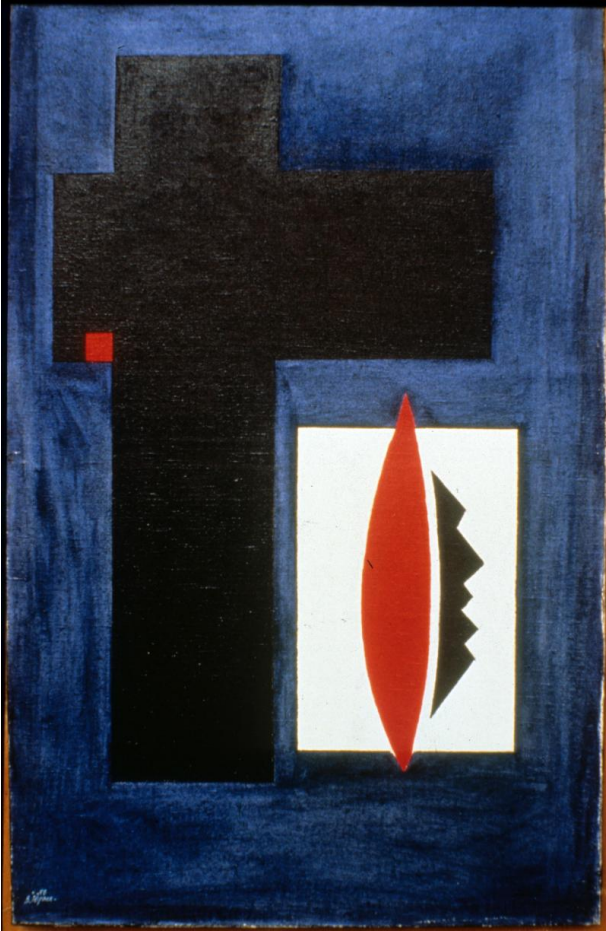

Basic Detail Report

Epitaph

Primary Maker

Valerii Yurlov

Date

1956

Medium

Oil on canvas

Dimensions

Stretcher: 120.3 x 74.5 cm (47 3/8 x 29 5/16 in.) Frame:
122.3 x 77.2 cm (48 1/8 x 30 3/8 in.)

Credit Line

Gift of Leonid Sokov