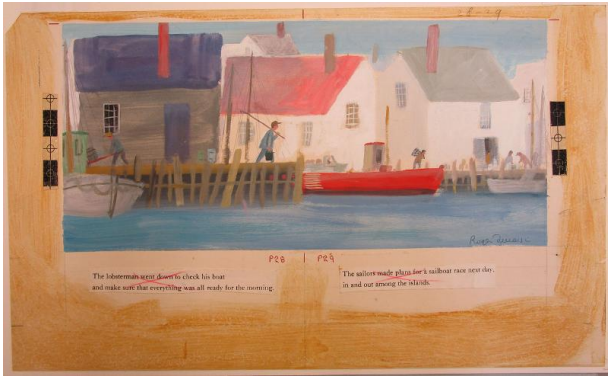

Basic Detail Report

The lobsterman went down..., illustration for Hide and Seek Fog

Primary Maker

Roger Duvoisin

Date

1965

Medium

Gouache on illustration board

Dimensions

Image: 25.5 × 40.8 cm (10 1/16 × 16 1/16 in.) Panel: 30.3 × 50.4 cm (11 15/16 × 19 13/16 in.)

Credit Line

Gift of Louise Fatio Duvoisin