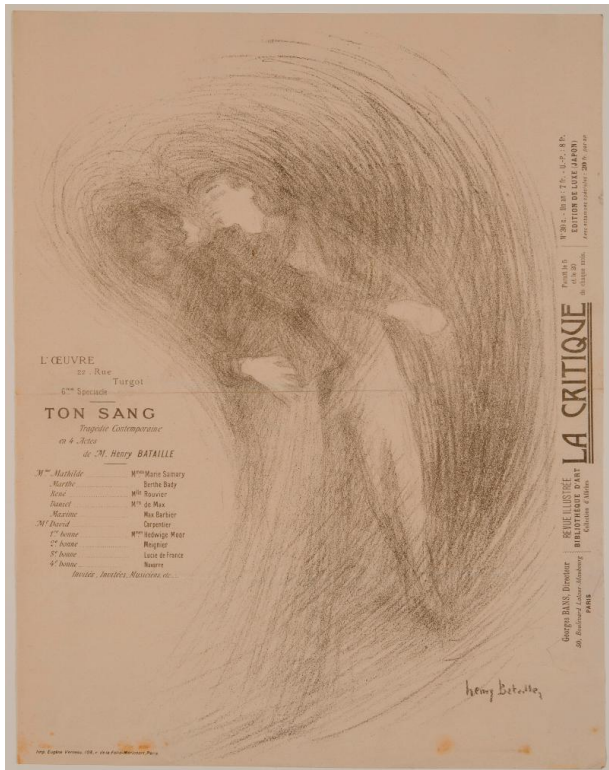

Basic Detail Report

Ton Sang - Théâtre de l'Oeuvre

Primary Maker

Henry Bataille

Date

1897

Medium

Lithograph on paper

Dimensions

Image: 35.2 x 27.4 cm (13 7/8 x 10 13/16 in.) Sheet: 35.2 x 27.4 cm (13 7/8 x 10 13/16 in.)

Credit Line

David A. and Mildred H. Morse Art Acquisition Fund