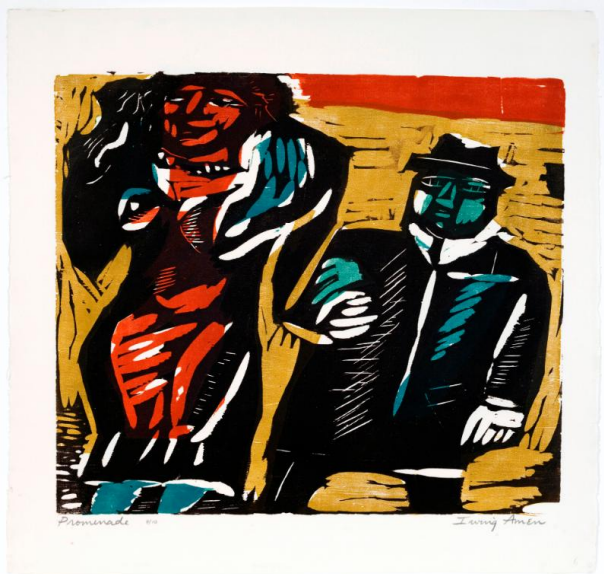

Basic Detail Report

Promenade

Primary Maker

Irving Amen

Date

1953

Medium

Color woodcut on paper

Dimensions

Image: 46.8 × 48 cm (18 7/16 × 18 7/8 in.) Sheet: 46.8 × 48 cm (18 7/16 × 18 7/8 in.)

Credit Line

Gift of the International Council of the Museum of Modern Art