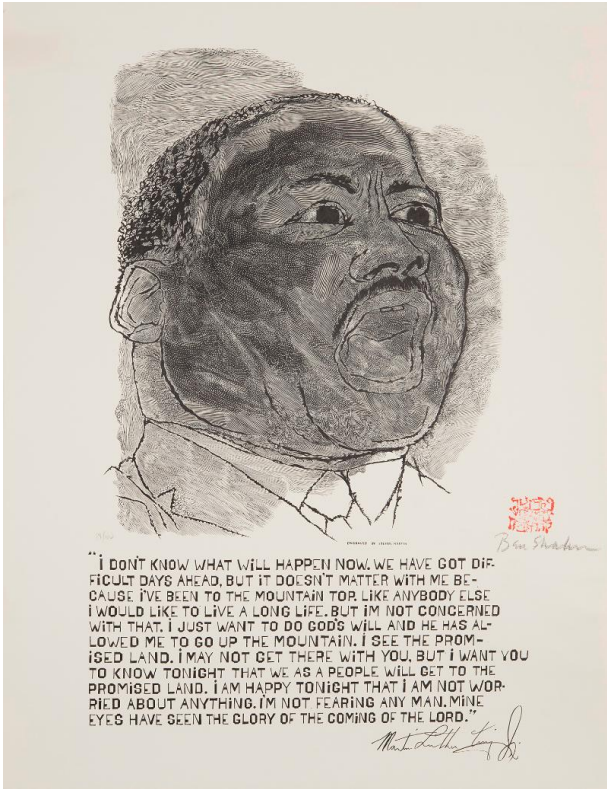

Basic Detail Report

Martin Luther King

Primary Maker

Ben Shahn

Date

1968

Medium

Photo-offset of wood engraving on paper

Dimensions

Image: 65 × 47.5 cm (25 9/16 × 18 11/16 in.) Sheet: 72.5 × 56 cm (28 9/16 × 22 1/16 in.)

Credit Line

Gift of Dr. David and Ruth Robinson Eisenberg