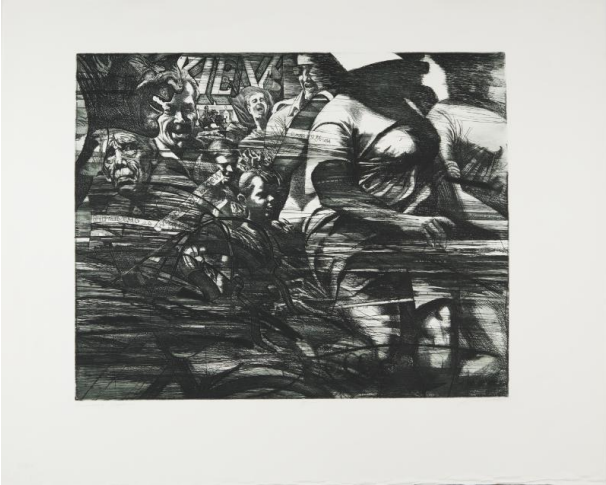

Basic Detail Report

Peace Bicycle Race

Primary Maker

Serhii Yakutovych

Date

1986

Medium

Etching on paper

Dimensions

Image: 49.9 × 62.2 cm (19 5/8 × 24 1/2 in.) Platemark:

49.9 × 62.2 cm (19 5/8 × 24 1/2 in.) Sheet: 71.1 × 87.5 cm (28 × 34 7/16 in.)

Credit Line

Norton and Nancy Dodge Collection of Nonconformist Art from the Soviet Union