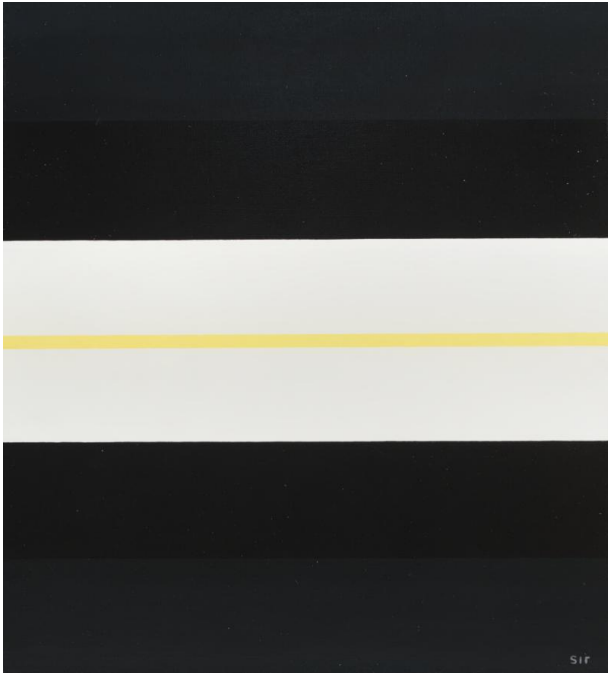

Basic Detail Report

Light VIII

Primary Maker

Sirje Runge

Date

1980

Medium

Oil on canvas

Dimensions

Stretcher: 99.5 x 89.8 cm (39 3/16 x 35 3/8 in.) Frame:
106 x 95.8 x 6.5 cm (41 3/4 x 37 11/16 x 2 9/16 in.)

Credit Line

Norton and Nancy Dodge Collection of Nonconformist Art

from the Soviet Union