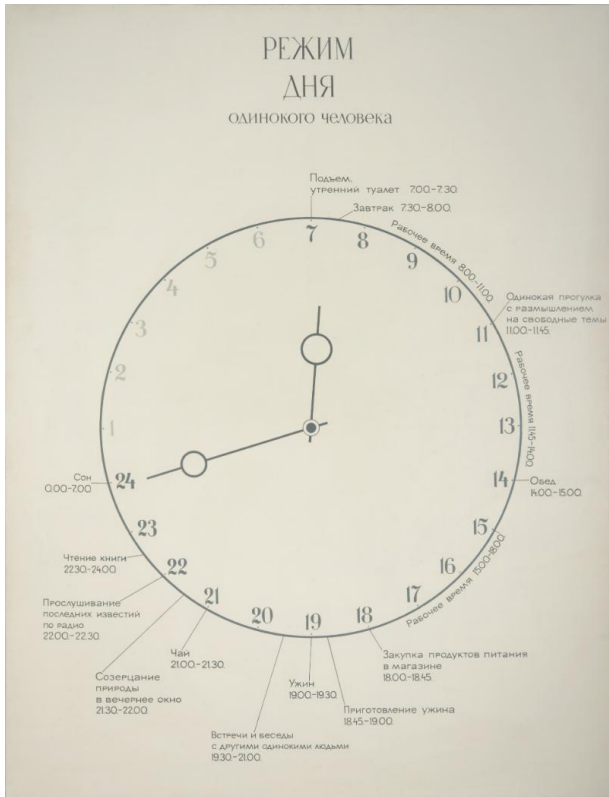

Basic Detail Report

The Daily Regime of a Lonely Man

Primary Maker

Viktor Pivovarov

Date

1975

Medium

Enamel on fiberboard

Dimensions

Panel: 171 × 130 × 4 cm (67 5/16 × 51 3/16 × 1 9/16 in.)

Credit Line

Norton and Nancy Dodge Collection of Nonconformist Art from the Soviet Union