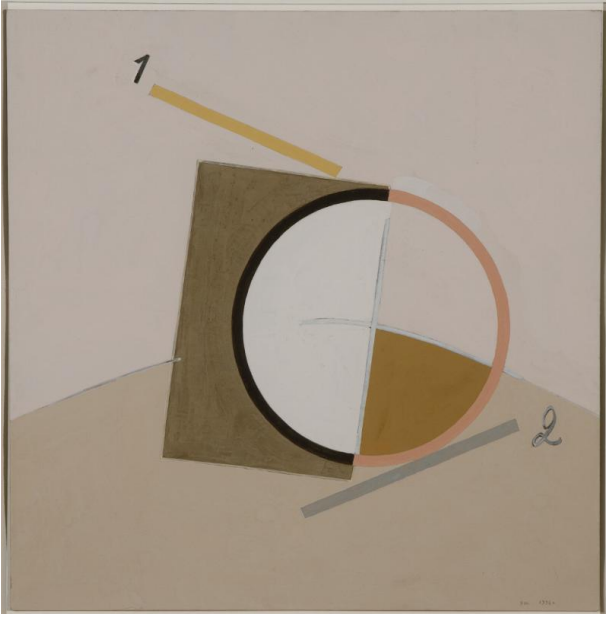

Basic Detail Report

Untitled

Primary Maker

Eduard Shteinberg

Date

1996

Medium

Gouache on paperboard

Dimensions

Image: 72 × 71 cm (28 3/8 × 27 15/16 in.) Sheet: 72 × 71 cm (28 3/8 × 27 15/16 in.)

Credit Line

The Claude and Nina Gruen Collection of Contemporary Russian Art