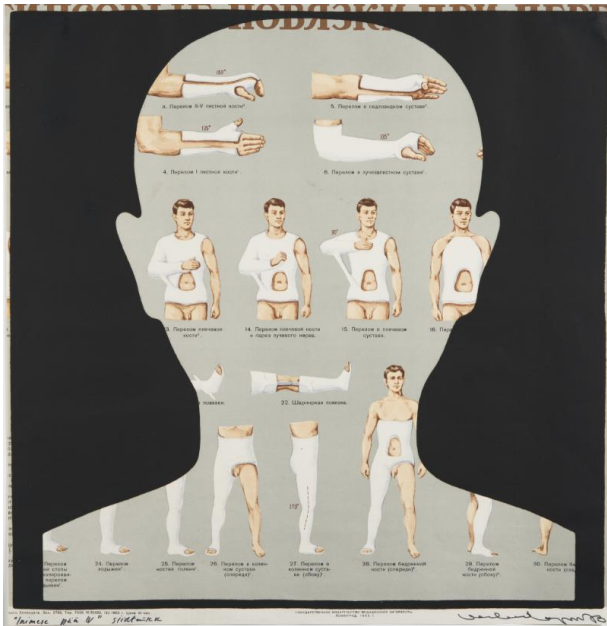

Basic Detail Report

Man's Head IV from the series Siidtrükk

Primary Maker

Leonhard Lapin

Date

1973

Medium

Screenprint on top of photomechanical print on paper

Dimensions

Image: 52.3 × 50.4 cm (20 9/16 × 19 13/16 in.) Sheet:
52.3 × 50.4 cm (20 9/16 × 19 13/16 in.) Frame: 63.5 ×
63.5 × 3.2 cm (25 × 25 × 1 1/4 in.)

Credit Line

Norton and Nancy Dodge Collection of Nonconformist Art from the Soviet Union