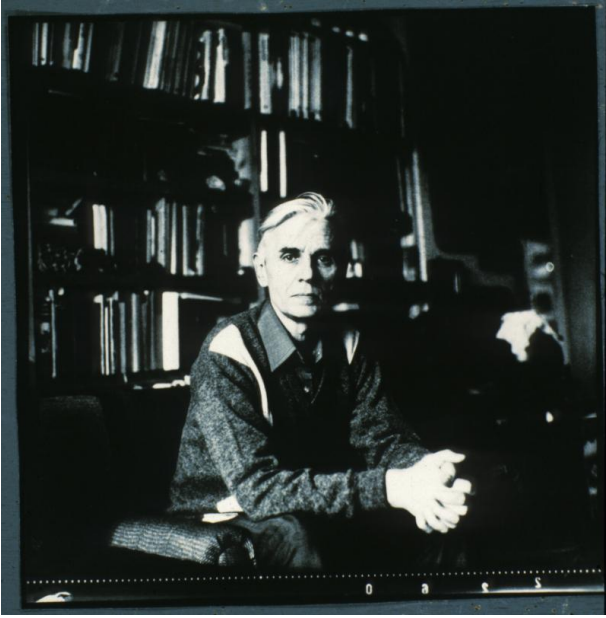

Basic Detail Report

Boris Sveshnikov

Primary Maker

Lev Melikhov

Date

1987

Medium

Gelatin silver print on paper

Dimensions

Image: 21.5 x 21.3 cm (8 7/16 x 8 3/8 in.) Sheet: 21.5 x 21.3 cm (8 7/16 x 8 3/8 in.)

Credit Line

Norton and Nancy Dodge Collection of Nonconformist Art from the Soviet Union