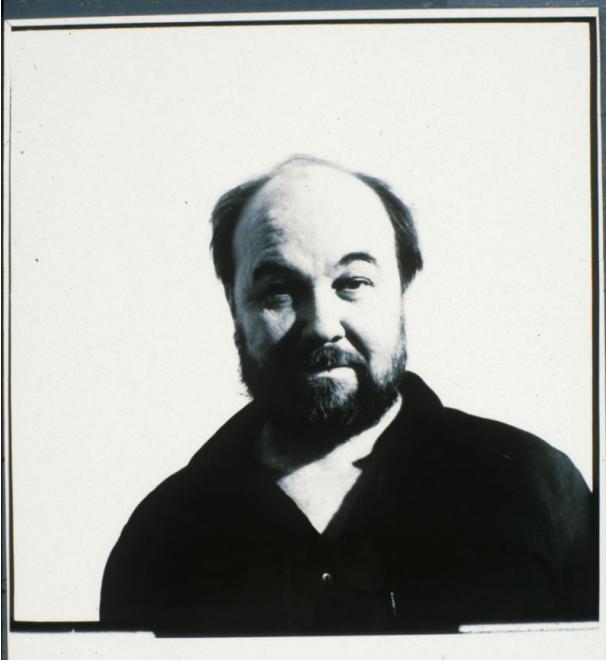

Basic Detail Report

from the Soviet Union

Anatoly Slepyshev

Primary Maker

Lev Melikhov

Date

1980s

Medium

Gelatin silver print on paper

Dimensions

Image: 24.3 x 23.2 cm (9 9/16 x 9 1/8 in.) Sheet: 30.3 x 23.6 cm (11 15/16 x 9 5/16 in.)

Credit Line

Norton and Nancy Dodge Collection of Nonconformist Art