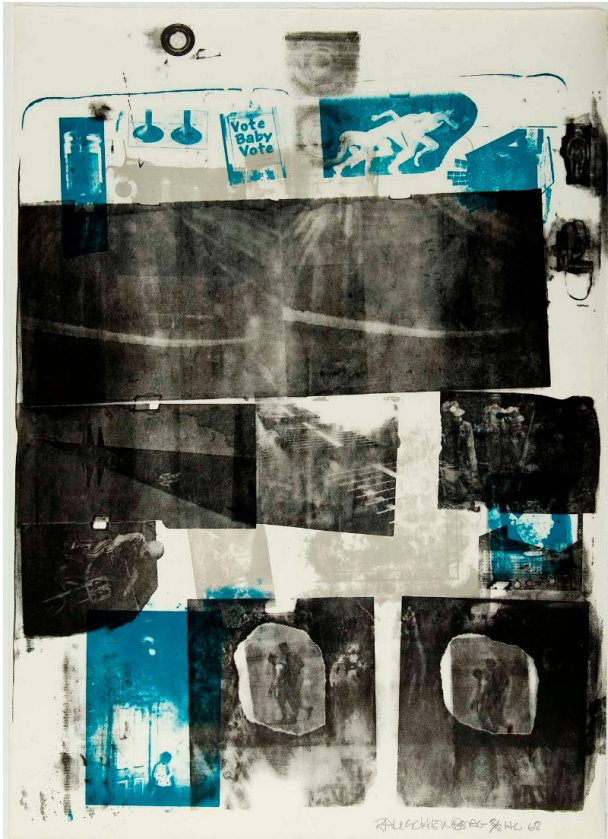

Basic Detail Report

Guardian

Primary Maker

Robert Rauschenberg

Date

1968

Medium

Color photolithograph with embossing on German copperplate paper

Dimensions

Image: 108 × 77 cm (42 1/2 × 30 5/16 in.) Sheet: 108 × 77 cm (42 1/2 × 30 5/16 in.)

Credit Line

Anonymous Gift