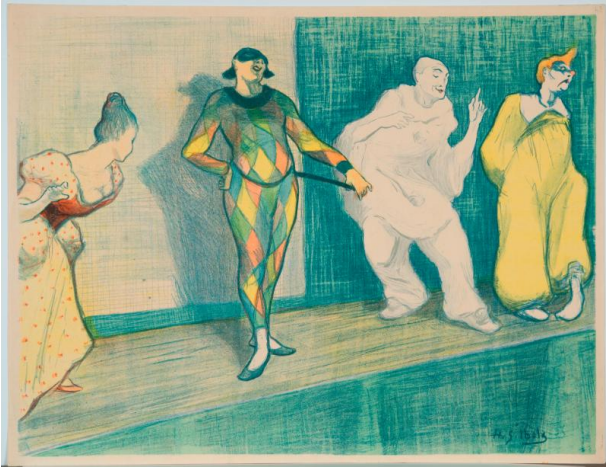

Basic Detail Report

Pierrefort

Primary Maker

Henri-Gabriel Ibels

Date

1897

Medium

Color lithograph on paper

Dimensions

Image: 60.5 x 80 cm (23 13/16 x 31 1/2 in.) Sheet: 63 x 82.2 cm (24 13/16 x 32 3/8 in.)

Credit Line

Gift of Marion and Allan Maitlin